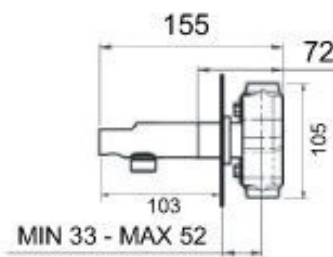

### BUILT-IN SHUT-OFF MIXER SET

including: shut-off art 330 OL , shower holder-water punch on flange, all in c.p. brass and shower flexible cm 150 CM

**SCHEDA TECNICA    TECHNICAL FEATURES**

ART. COD.    **N 60**

150 cm

G1/2 ACQUA FREDDA  
G1/2 COLD WATER

G1/2 ACQUA CALDA  
G1/2 HOT WATER

**MATERIALI / MATERIALS**

OTTONE CROMATO / CHROME PLATED BRASS

**CROMATURA / CHROME PLATING**

UNI EN 248